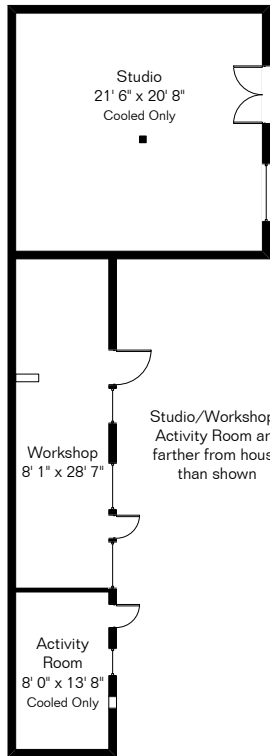

The square footages and room size information are deemed to be reliable but are not guaranteed and should be independently verified.

4845 E Glenn St

Pool Area

Main House 3,147 Sq Ft
 Studio 501 Sq Ft
 Workshop 269 Sq Ft
 Activity Room 138 Sq Ft

Copyright 2019 Floor Plans First! LLC
 All Rights Reserved.

www.FloorPlansFirst.com
 Toll Free (877) 887-1500
 Voice (520) 881-1500
 Floor Plans First!
 See the Floor Plan First!