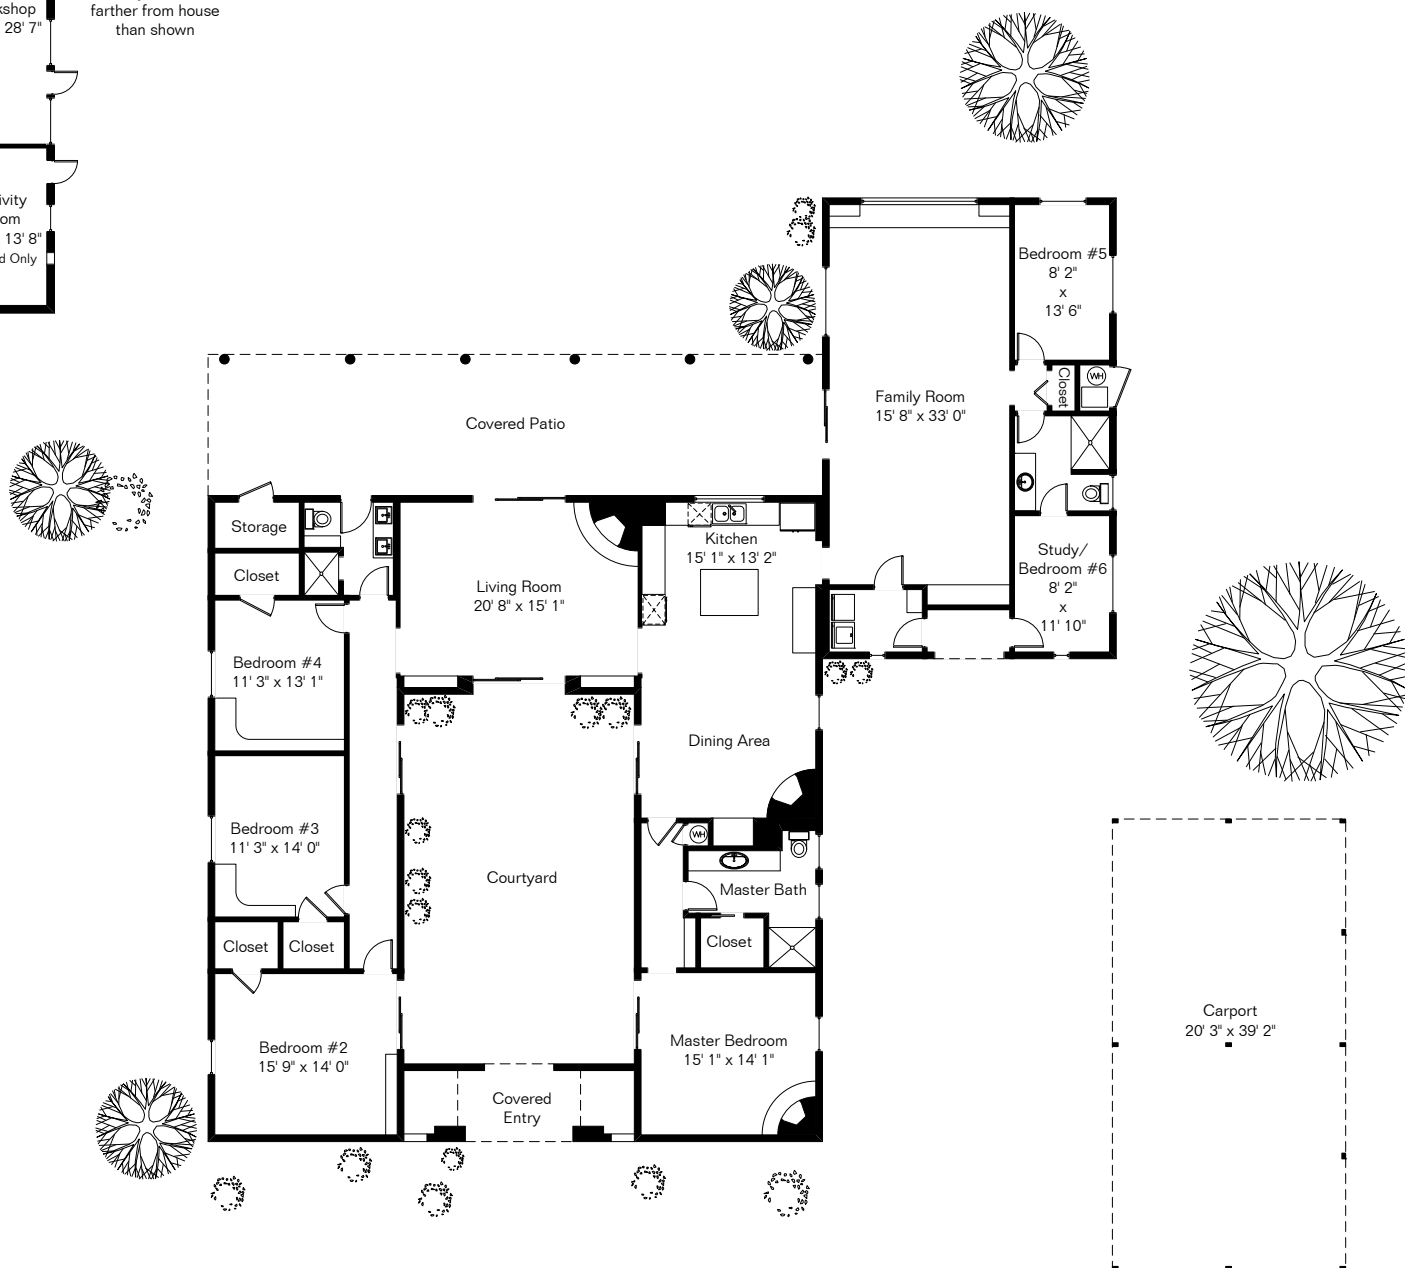

The square footages and room size information are deemed to be reliable but are not guaranteed and should be independently verified.

4845 E Glenn St

Pool Area

Main House 3,147 Sq Ft
 Studio 501 Sq Ft
 Workshop 269 Sq Ft
 Activity Room 138 Sq Ft

Copyright 2019 Floor Plans First! LLC
 All Rights Reserved.

www.FloorPlansFirst.com
 Toll Free (877) 887-1500
 Voice (520) 881-1500
 Floor Plans First!
 See the Floor Plan First!